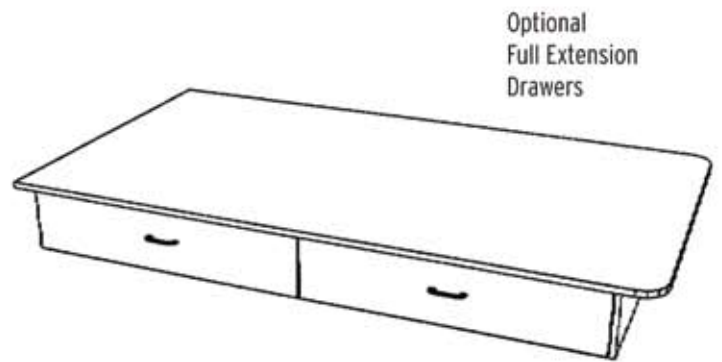

techline studio

furniture that fits

11225 Trade Center Drive
Rancho Cordova, CA 95742
(serving Sacramento since 1990.)

ph 916.638-1991
fax 916.638-2104

furniturethatfits.com
contr. lic. no. 611039

- Platform storage beds available in twin, full, queen, king and California king
- Three different headboard styles to choose from
- Available in eight wood grain finishes and five solid colors
- Dozens of matching cabinets
- Full extension glides
- Free design service
- Professional installation by in-house staff
- Financing available

Platform/Storage Beds

ANGLED STORAGE

13 1/8" deep

Headboards

FLAT
1 1/8" deep

BOX
13 1/8" deep

- Twin 45" x 33 1/4"
- Full 60" x 33 1/4"
- Queen 64" x 33 1/4"
- California King 80" x 33 1/4"
- King 84" x 33 1/4"