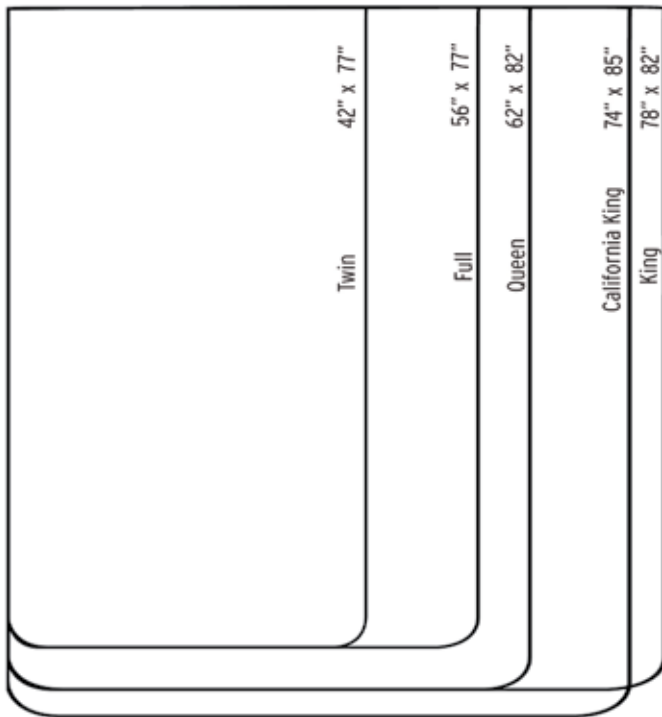

techline studio

furniture that fits

11225 Trade Center Drive
Rancho Cordova, CA 95742
(serving Sacramento since 1990.)

ph 916.638-1991
fax 916.638-2104

furniturethatfits.com
contr. lic. no. 611039

- Platform storage beds available in twin, full, queen, king and California king
- Three different headboard styles to choose from
- Available in eight wood grain finishes and five solid colors
- Dozens of matching cabinets
- Full extension glides
- Free design service
- Professional installation by in-house staff
- Financing available

Platform/Storage Beds

ANGLED STORAGE

13 1/8" deep

Headboards

FLAT
1 1/8" deep

BOX
13 1/8" deep

- Twin 45" x 33 1/4"
- Full 60" x 33 1/4"
- Queen 64" x 33 1/4"
- California King 80" x 33 1/4"
- King 84" x 33 1/4"